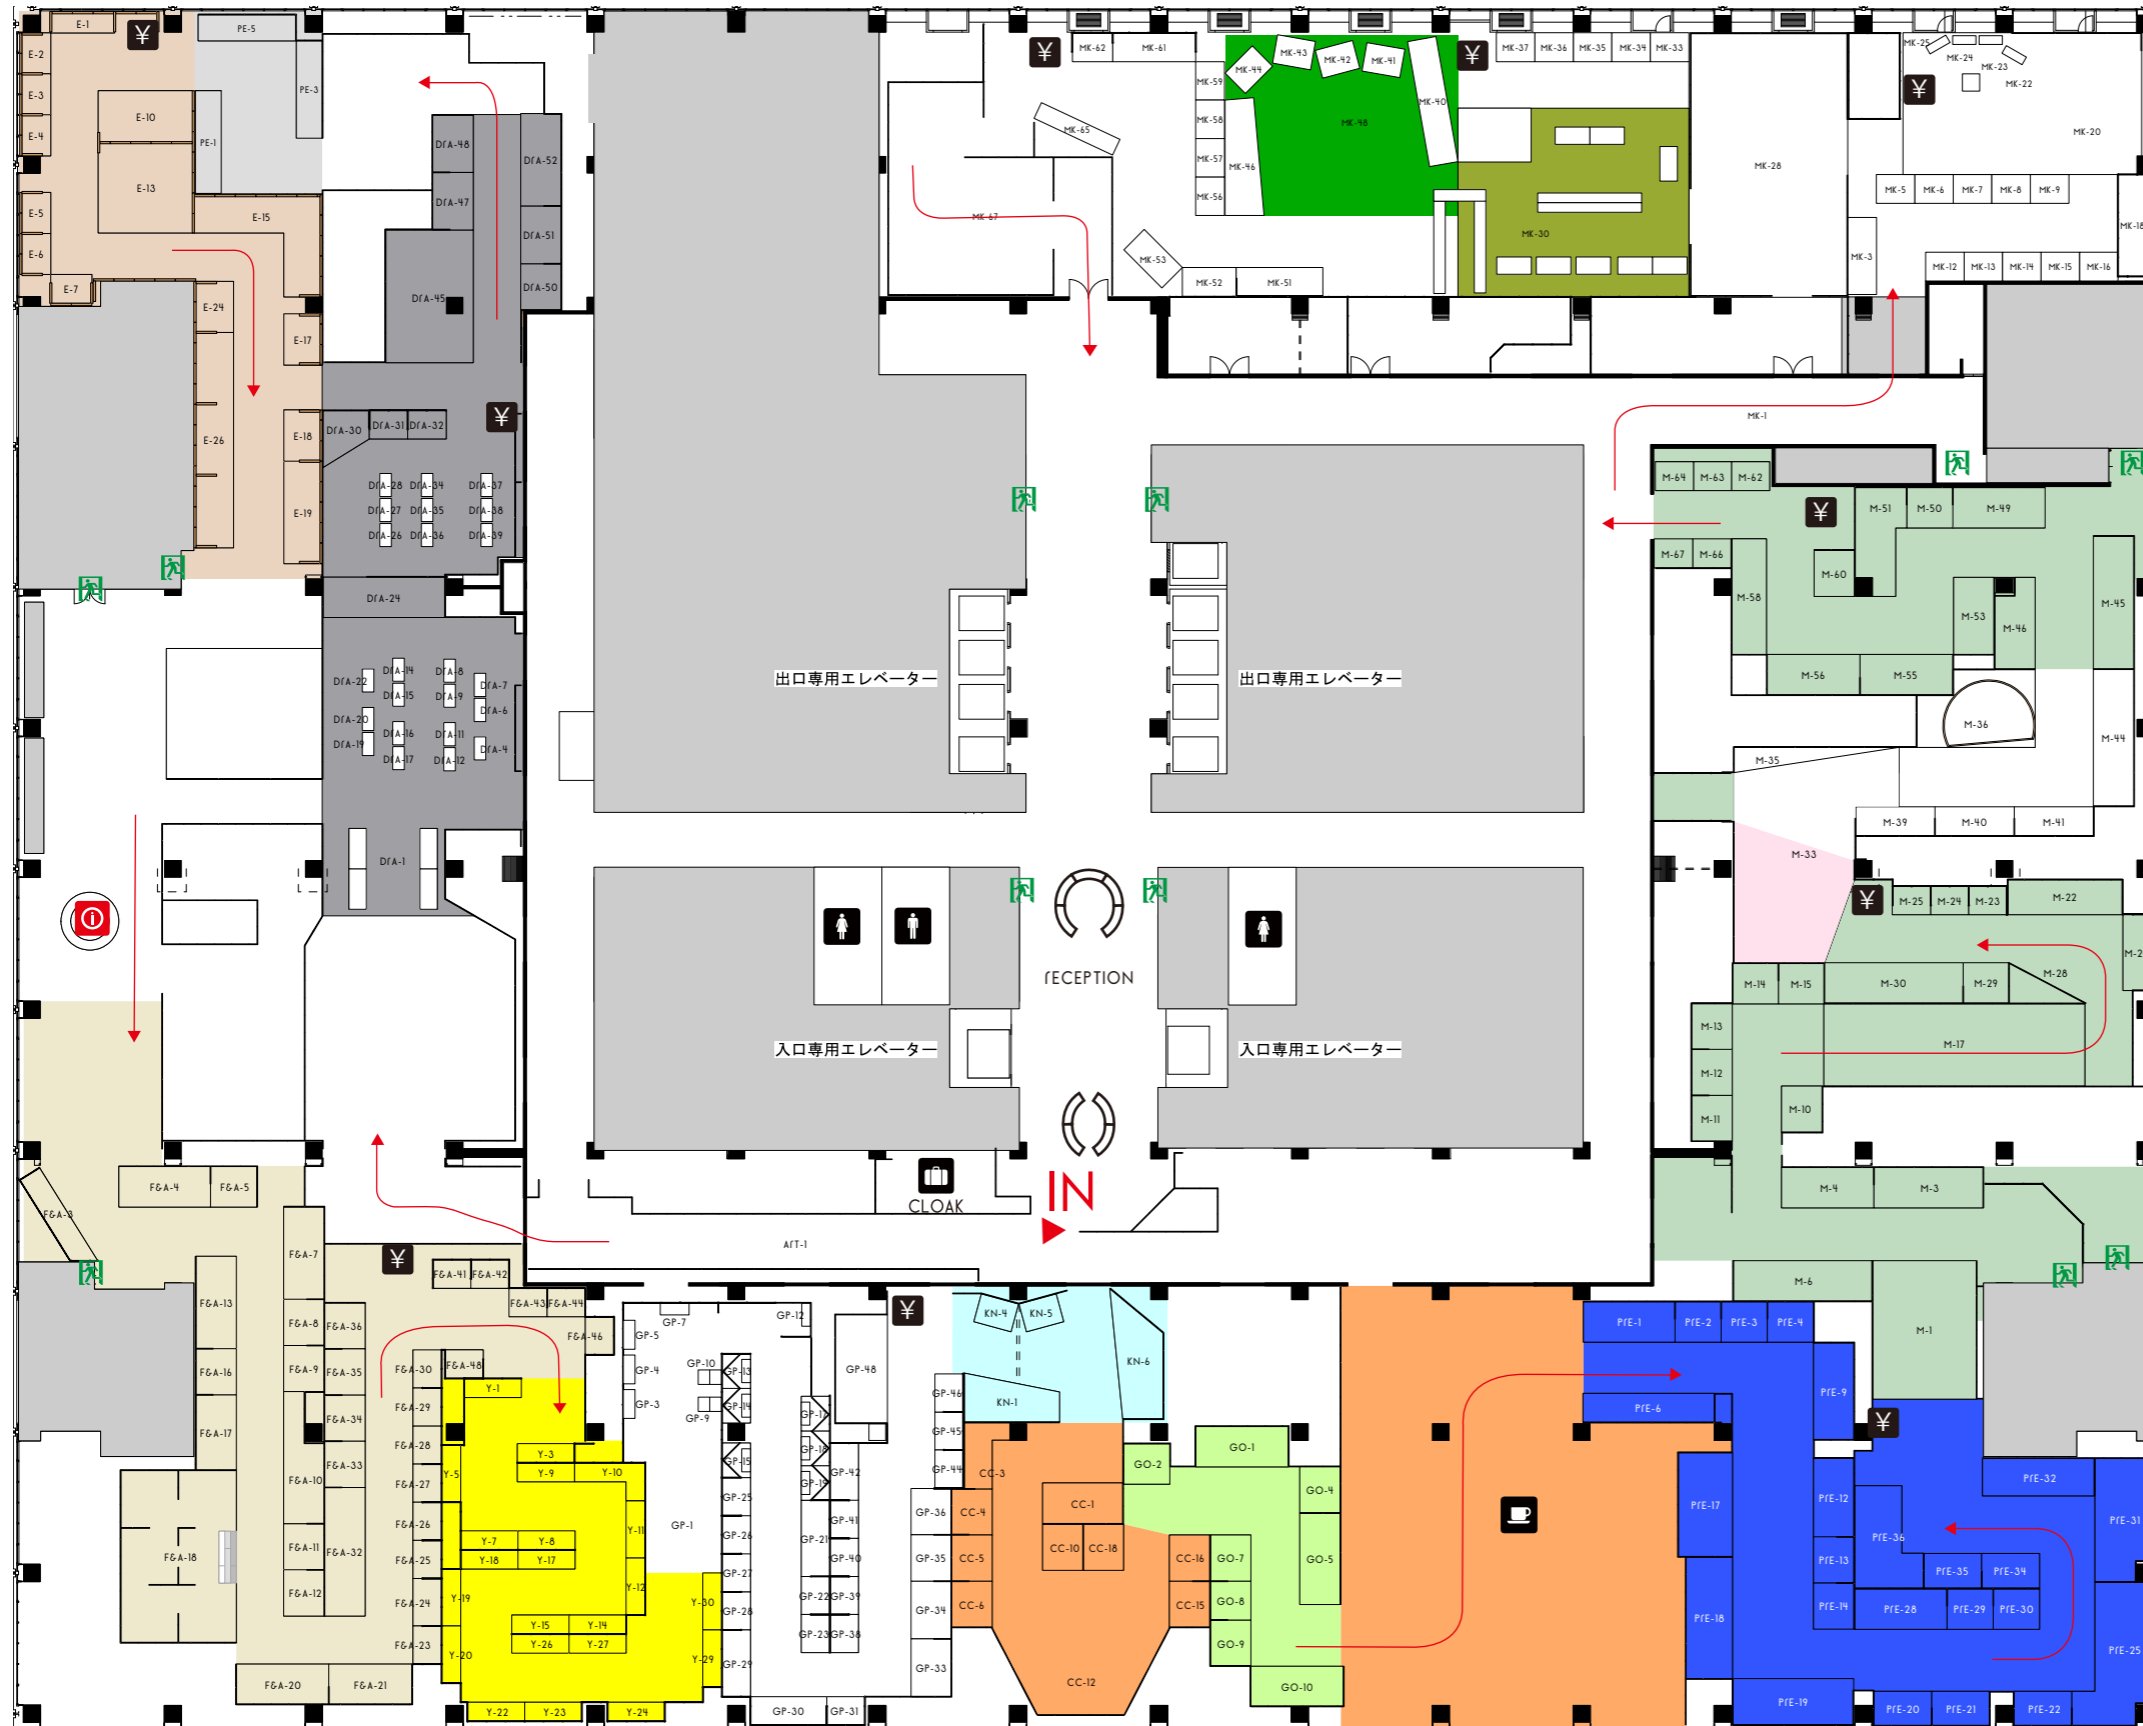

ROOMS EXPERIENCE 37 BOOTH MAP

- ROOMS TRADESHOW**
- YELLOW AREA
 - CHAFA CHAFA AREA
 - GIRL'S PRODUCT AREA
 - GOLD
 - KNIT
 - FASHION ACCESSORY AREA
 - ROOMS PRESENTATION
 - ROOMS Made in.
 - ETHICAL
 - Drama
 - ROOMS MARKET
 - ROOMS PAPER EXHIBITION